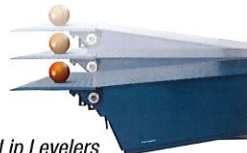

LOADING DOCK & MATERIALS HANDLING EQUIPMENT

Dock Levelers

Mechanical, Hydraulic, Air Powered, Edge Mount, Telescoping Lip & Vertical Storing Levelers up to 160,000lb. Capacity

Air Powered Levelers

Vertical Storing Levelers

Hydraulic Levelers

Flex-Lip Levelers

Edge Mount Levelers

Mechanical Levelers

Telescoping Lip Leveler

Vehicle Restraints

Mechanical & Hydraulic Low-Profile, Wheel Based & Under Leveler Vehicle Restraints

Non-Impact Vehicle Restraint