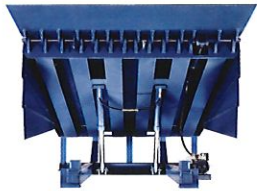

LOADING DOCK & MATERIALS HANDLING EQUIPMENT

Dock Levelers

Mechanical, Hydraulic, Air Powered, Edge Mount, Telescoping Lip & Vertical Storing Levelers up to 160,000lb. Capacity

Air Powered Levelers

Vertical Storing Levelers

Hydraulic Levelers

Flex-Lip Levelers

Edge Mount Levelers

Mechanical Levelers

Telescoping Lip Leveler

Vehicle Restraints

Mechanical & Hydraulic Low-Profile, Wheel Based & Under Leveler Vehicle Restraints

Non-Impact Vehicle Restraint